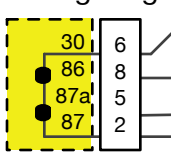

R1100RT: 30-87  
Color: yellow

(c) Doug Raymond 2014