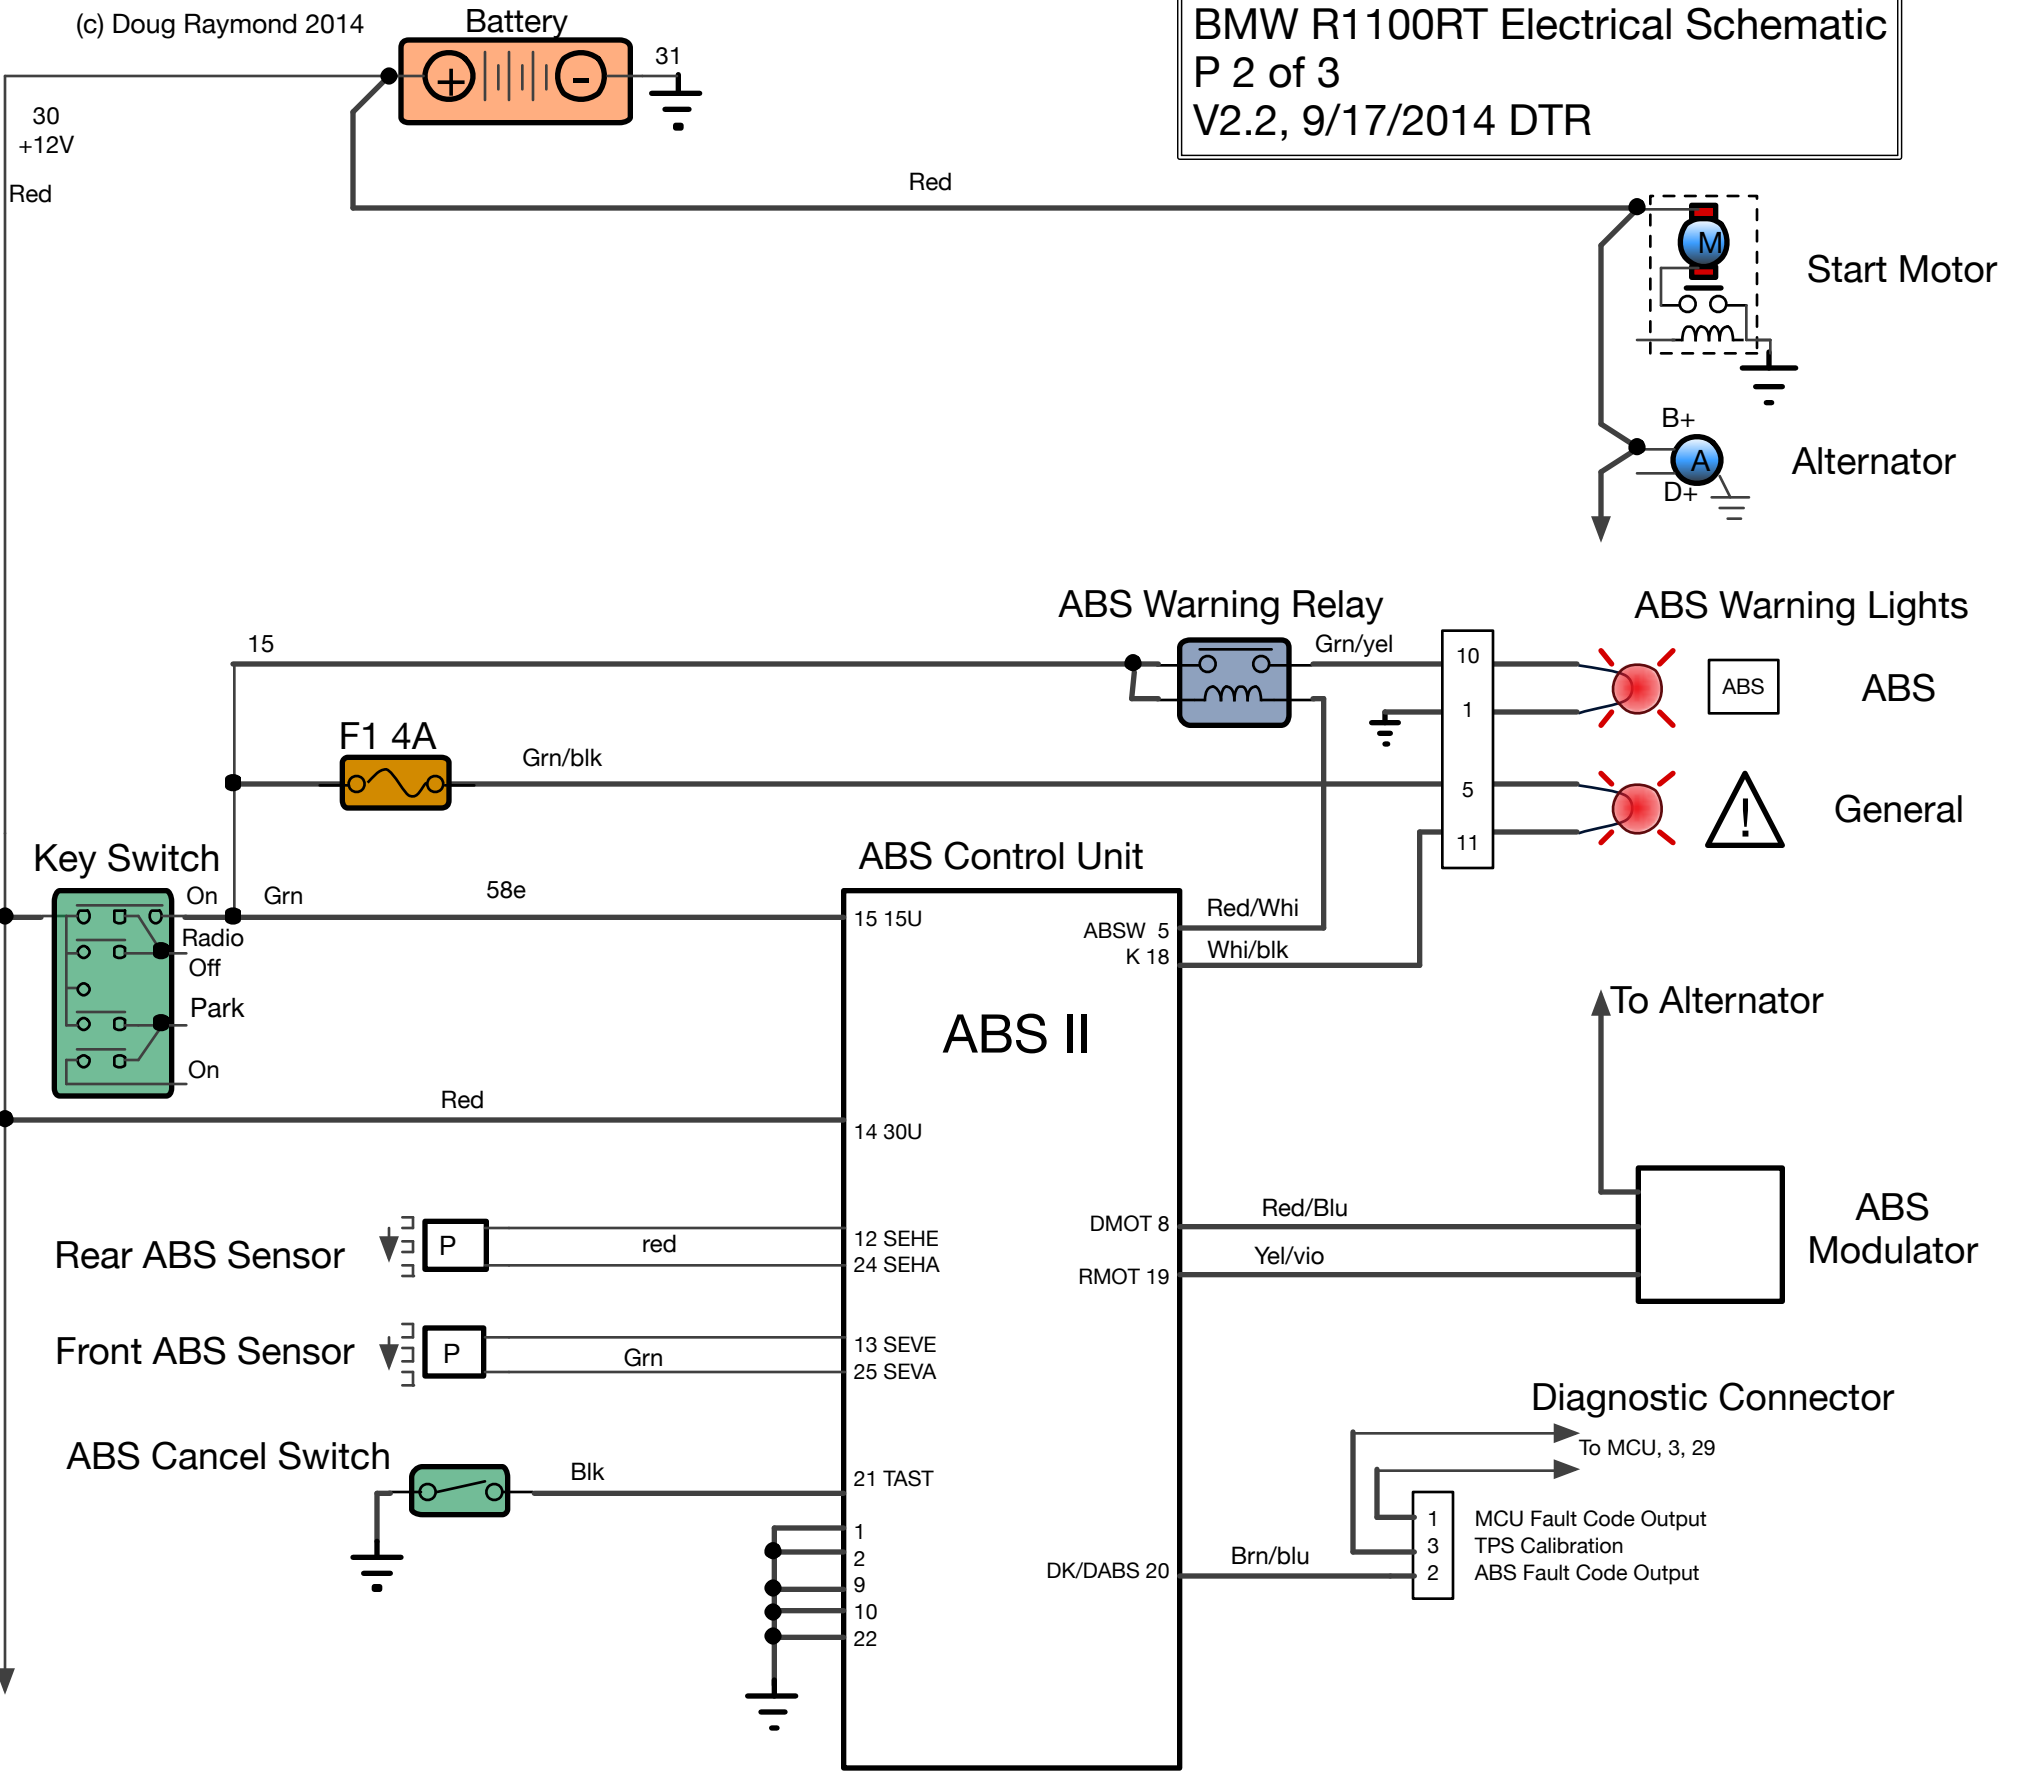

R1100RT: 30-87  
Color: yellow

(c) Doug Raymond 2014