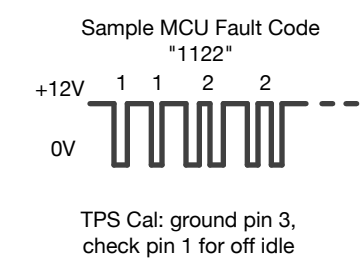

R1100RT: 30-87  
Color: yellow

(c) Doug Raymond 2014